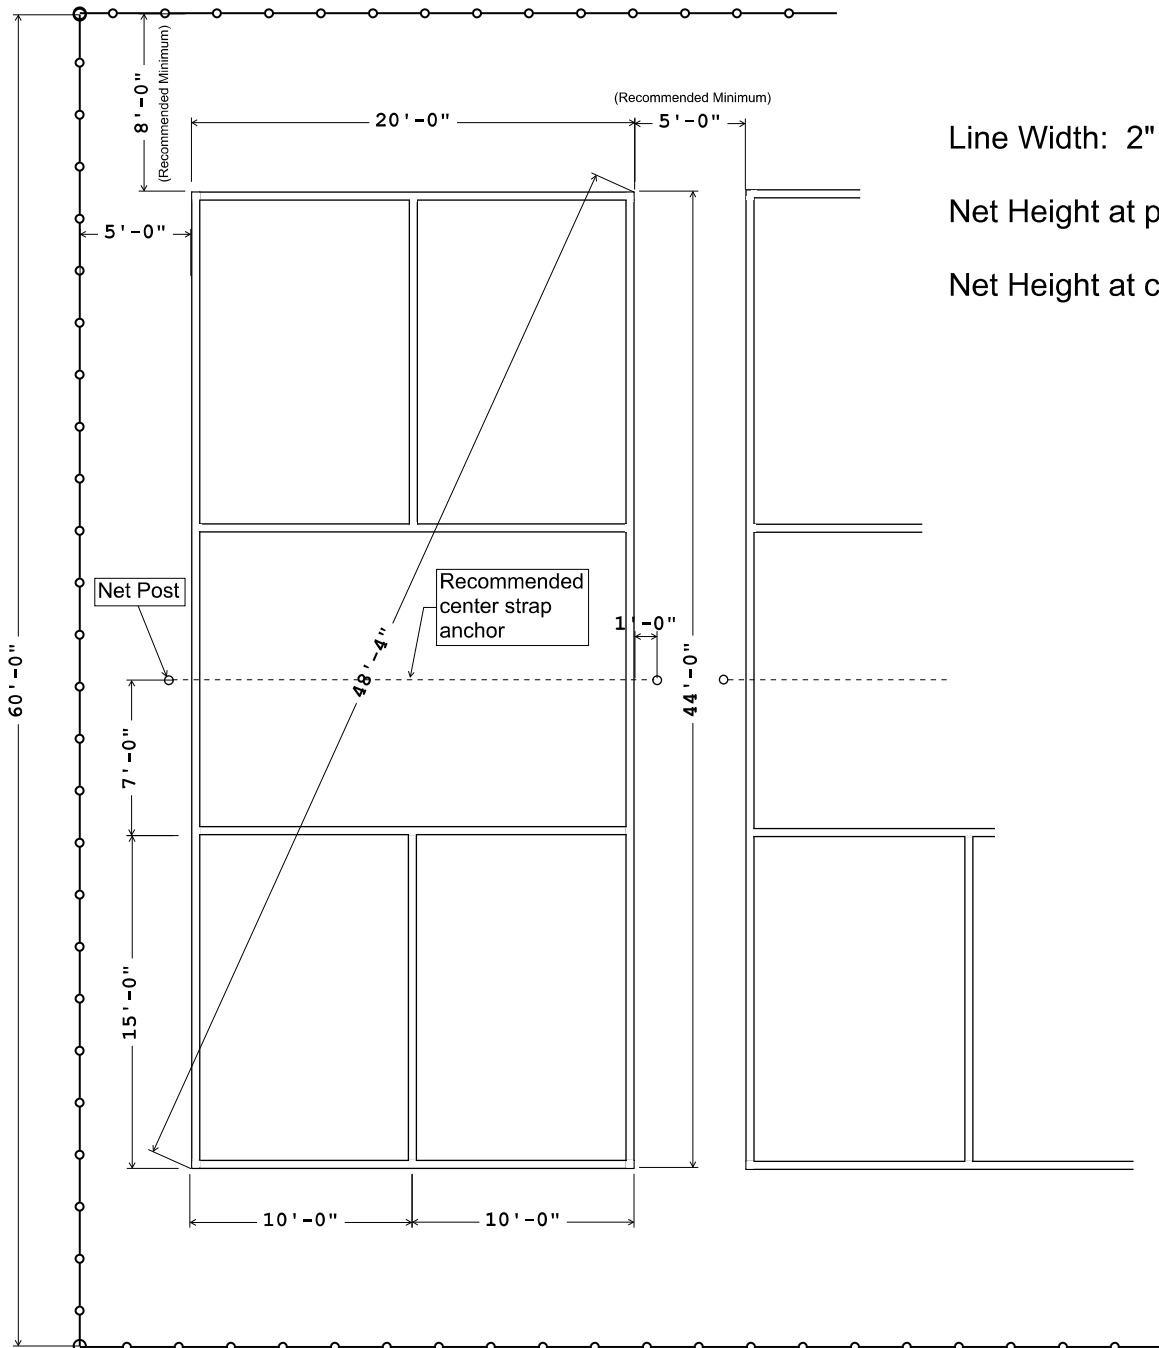

# PICKLEBALL COURT DIAGRAM

Line Width: 2"

Net Height at posts: 36"

Net Height at center: 34"